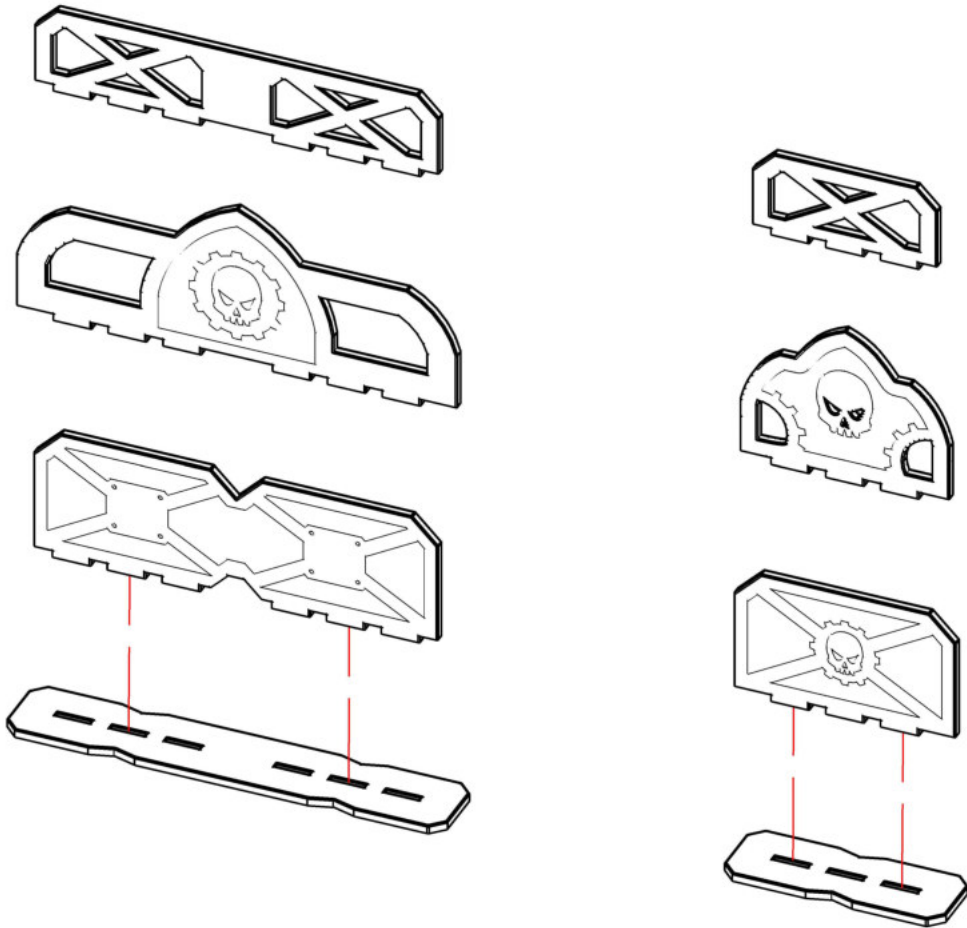

WARCRADLETM
SCENICS

Complex Red Barrier & Barricade Set- Assembly Guide

Parts may need careful removal from the MDF boards with a scalpel, and light sanding of any rough edges. We recommend testing assembling sections before permanently gluing together.