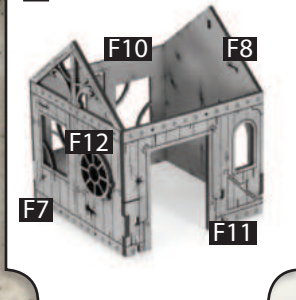

- •Combine F7, F8, F10 & F11 as shown.
- •Glue F12 to F7.

2