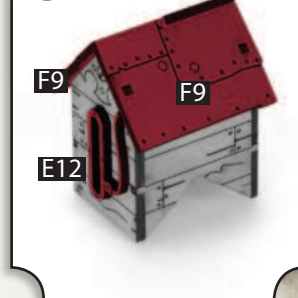

SCAN THIS CODE OR VISIT
WILDWESTEXODUS.COM
FOR ASSEMBLY GUIDES AND MORE!

WEX991399031

WILD WEST EXODUS

RED OAK WATCHTOWER

PART OF THE **DYSTOPIAN AGE**

@WILDWESTEXODUS

@WARCRADLESTUDIOS

WARNING! NOT A TOY. AGE 14+
HOBBY GAMING PRODUCT
CONTAINS SMALL PARTS

2

- Connect 2x C8 to F11.
- Connect C14 to 2x C8.

3

- Connect D17 to F8.
- Glue C6 & D14 either side of D17.
- Connect D13 to D17.

4

- Combine C9, C10, C16 & C17 as shown.

5

- Combine C15, F5 & F6 as shown.

6

- Slot D15 & D12 together.
- Slot 2x D16 onto D12.

7

- Combine F1, F2, F3 & F4 as shown.
- Glue E9 to F4.

8

- Connect 2x F9 to the small structure.
- Glue E12 to F2.

9

- Place, don't glue, large roof (i) then small roof (ii) onto the shack.
- Glue the small structure (iii) onto large roof.
- Connect the crane claw to crane arm as shown.
- Glue A10 onto large roof.

10

- Weather vane: E7 & 2x E8.
- Corner detail: E15 & E14
- Antenna: E13 & E14
- These can all be glued where wanted.

11

- Connect 8x E17 to D3. Connections will be tight, each E17 piece may need some light sanding.