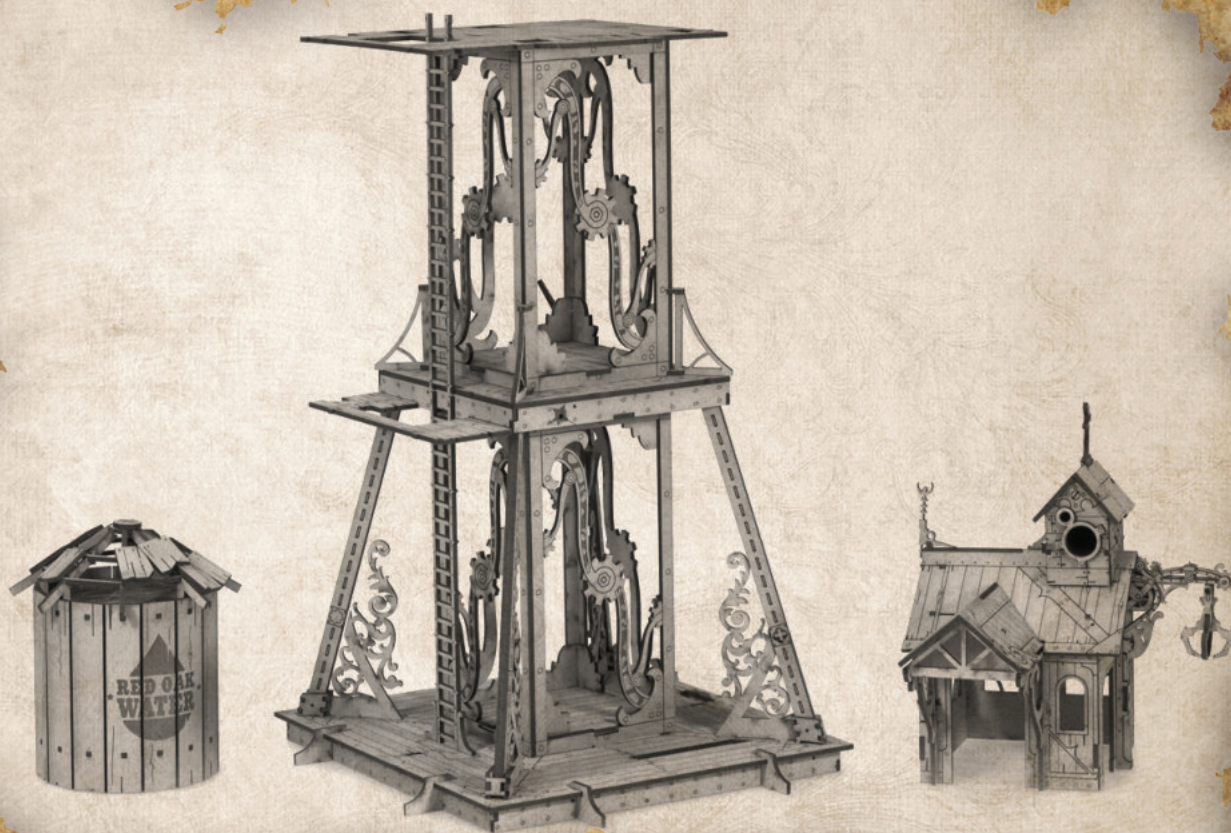

SCAN THIS CODE OR VISIT
WILDWESTEXODUS.COM
FOR ASSEMBLY GUIDES AND MORE!

WEX991399031

WILD WEST EXODUS

RED OAK WATCHTOWER

PART OF THE **DYSTOPIAN AGE**

@WILDWESTEXODUS

@WARCRADLESTUDIOS

WARNING! NOT A TOY. AGE 14+
HOBBY GAMING PRODUCT
CONTAINS SMALL PARTS

ACHTUNG! KEIN SPIELZEUG. ALTER 14+
HOBBY SPIELPRODUKT
ENTHÄLT KLEINE TEILE

PRECAUCIÓN! NO ES UN JUGUETE EDADES. 14+
PRODUCTO DE HOBBY
CONTIENE PIEZAS PEQUEÑAS

ATTENTION! PAS UN JOUET. ANS 14+
PRODUIT DE JEU HOBBY
CONTIENT DE PETITES PIÈCES

6

- Slot D15 & D12 together.
- Slot 2x D16 onto D12.

7

- Combine F1, F2, F3 & F4 as shown.
- Glue E9 to F4.

8

- Connect 2x F9 to the small structure.
- Glue E12 to F2.

9

- Place, don't glue, large roof (i) then small roof (ii) onto the shack.
- Glue the small structure (iii) onto large roof.
- Connect the crane claw to crane arm as shown.
- Glue A10 onto large roof.

10

- Weather vane: E7 & 2x E8.
- Corner detail: E15 & E14
- Antenna: E13 & E14
- These can all be glued where wanted.

11

- Connect 8x E17 to D3. Connections will be tight, each E17 piece may need some light sanding.