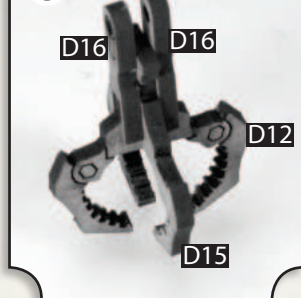

2

- Connect 2x C8 to F11.
- Connect C14 to 2x C8.

3

- Connect D17 to F8.
- Glue C6 & D14 either side of D17.
- Connect D13 to D17.

4

- Combine C9, C10, C16 & C17 as shown.

5

- Combine C15, F5 & F6 as shown.

6

- Slot D15 & D12 together.
- Slot 2x D16 onto D12.

7

- Combine F1, F2, F3 & F4 as shown.
- Glue E9 to F4.

8

- Connect 2x F9 to the small structure.
- Glue E12 to F2.

9

- Place, don't glue, large roof (i) then small roof (ii) onto the shack.
- Glue the small structure (iii) onto large roof.
- Connect the crane claw to crane arm as shown.
- Glue A10 onto large roof.