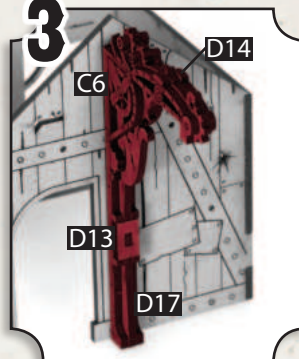

SCAN THIS CODE OR VISIT
WILDWESTEXODUS.COM
FOR ASSEMBLY GUIDES AND MORE!

WEX991399031

WILD WEST EXODUS

RED OAK WATCHTOWER

PART OF THE **DYSTOPIAN AGE**

@WILDWESTEXODUS

@WARCRADLESTUDIOS

WARNING! NOT A TOY. AGE 14+
HOBBY GAMING PRODUCT
CONTAINS SMALL PARTS

Parts may need careful removal from the MDF boards with a scalpel, and light sanding of any rough edges. We recommend testing assembling sections before permanently gluing together.

1

- Combine F7, F8, F10 & F11 as shown.
- Glue F12 to F7.

2

- Connect 2x C8 to F11.
- Connect C14 to 2x C8.

3

- Connect D17 to F8.
- Glue C6 & D14 either side of D17.
- Connect D13 to D17.

4

- Combine C9, C10, C16 & C17 as shown.

5

- Combine C15, F5 & F6 as shown.

6

- Slot D15 & D12 together.
- Slot 2x D16 onto D12.

7

- Combine F1, F2, F3 & F4 as shown.
- Glue E9 to F4.

8

- Connect 2x F9 to the small structure.
- Glue E12 to F2.

9

- Place, don't glue, large roof (i) then small roof (ii) onto the shack.
- Glue the small structure (iii) onto large roof.
- Connect the crane claw to crane arm as shown.
- Glue A10 onto large roof.