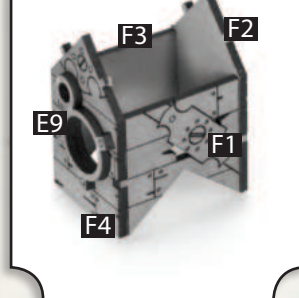

2

- Connect 2x C8 to F11.
- Connect C14 to 2x C8.

3

- Connect D17 to F8.
- Glue C6 & D14 either side of D17.
- Connect D13 to D17.

4

- Combine C9, C10, C16 & C17 as shown.

5

- Combine C15, F5 & F6 as shown.

6

- Slot D15 & D12 together.
- Slot 2x D16 onto D12.

7

- Combine F1, F2, F3 & F4 as shown.
- Glue E9 to F4.

8

- Connect 2x F9 to the small structure.
- Glue E12 to F2.

9

- Place, don't glue, large roof (i) then small roof (ii) onto the shack.
- Glue the small structure (iii) onto large roof.
- Connect the crane claw to crane arm as shown.
- Glue A10 onto large roof.