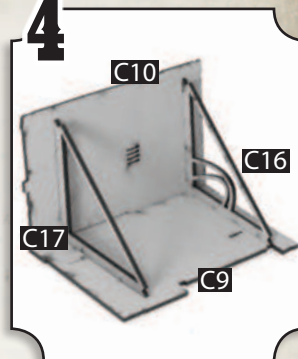

2

- Connect 2x C8 to F11.
- Connect C14 to 2x C8.

3

- Connect D17 to F8.
- Glue C6 & D14 either side of D17.
- Connect D13 to D17.

4

- Combine C9, C10, C16 & C17 as shown.

5

- Combine C15, F5 & F6 as shown.

6

- Slot D15 & D12 together.
- Slot 2x D16 onto D12.

7

- Combine F1, F2, F3 & F4 as shown.
- Glue E9 to F4.

8

- Connect 2x F9 to the small structure.
- Glue E12 to F2.

9

- Place, don't glue, large roof (i) then small roof (ii) onto the shack.
- Glue the small structure (iii) onto large roof.
- Connect the crane claw to crane arm as shown.
- Glue A10 onto large roof.