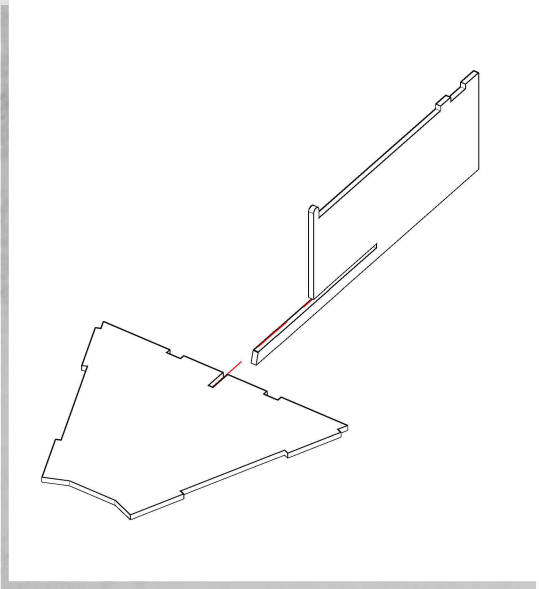

## Water Pot Rack - Assembly Guide

Parts may need careful removal from the MDF boards with a scalpel, and light sanding of any rough edges. We recommend testing assembling sections before permanently gluing together.