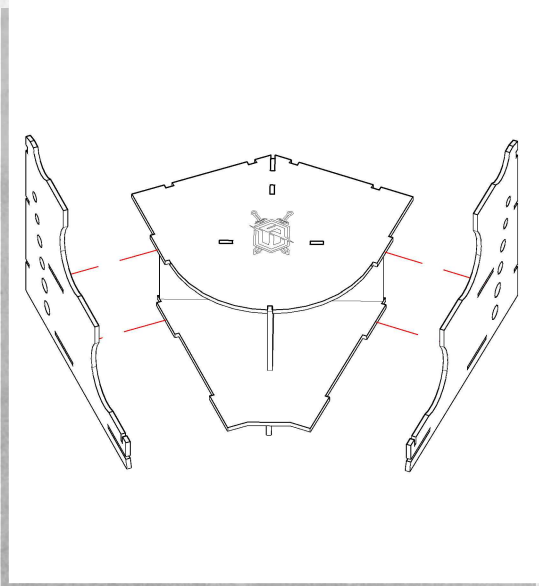

## Water Pot Rack - Assembly Guide

Parts may need careful removal from the MDF boards with a scalpel, and light sanding of any rough edges. We recommend testing assembling sections before permanently gluing together.