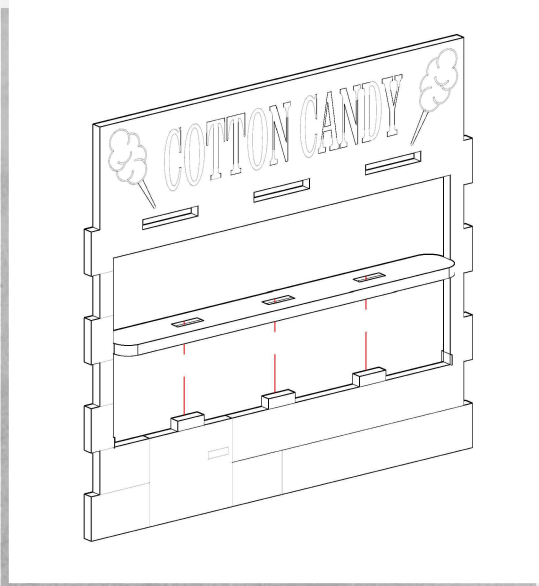

WARCRADLETM
SCENICS

Funland - Cotton Candy Stand - Assembly Guide

Parts may need careful removal from the MDF boards with a scalpel, and light sanding of any rough edges. We recommend testing assembling sections before permanently gluing together.